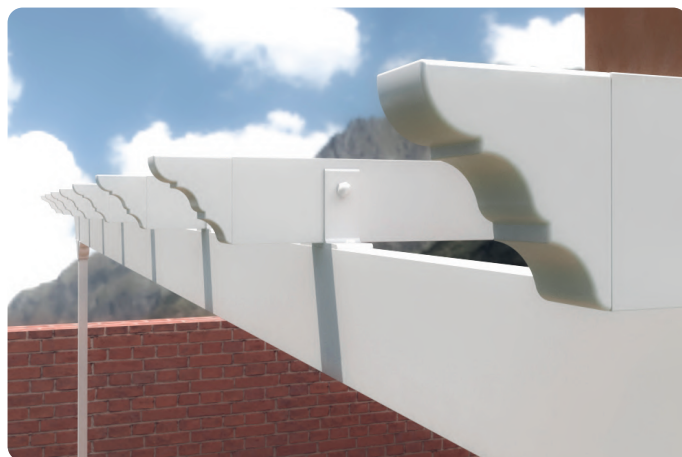

SISTEMA "COLUM-PERG"

REMATES PÉRGOLA DE ALUMINIO

60x40

Ref: PER6040-

80x40

Ref: PER8040G-
PARA PERFILES CON O SIN GUÍA

100x40

Ref: PER1040-

120x40

Ref: PER1240-

150x65

Ref: PER1565-