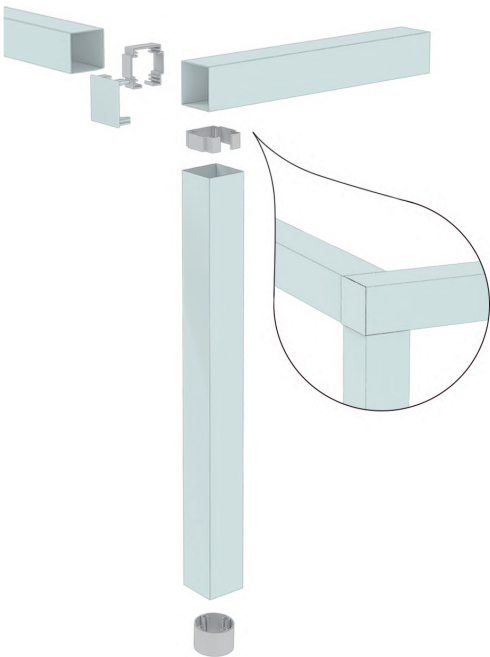

SISTEMA "PERGOCENTUM"

MONTAJE A MISMO NIVEL